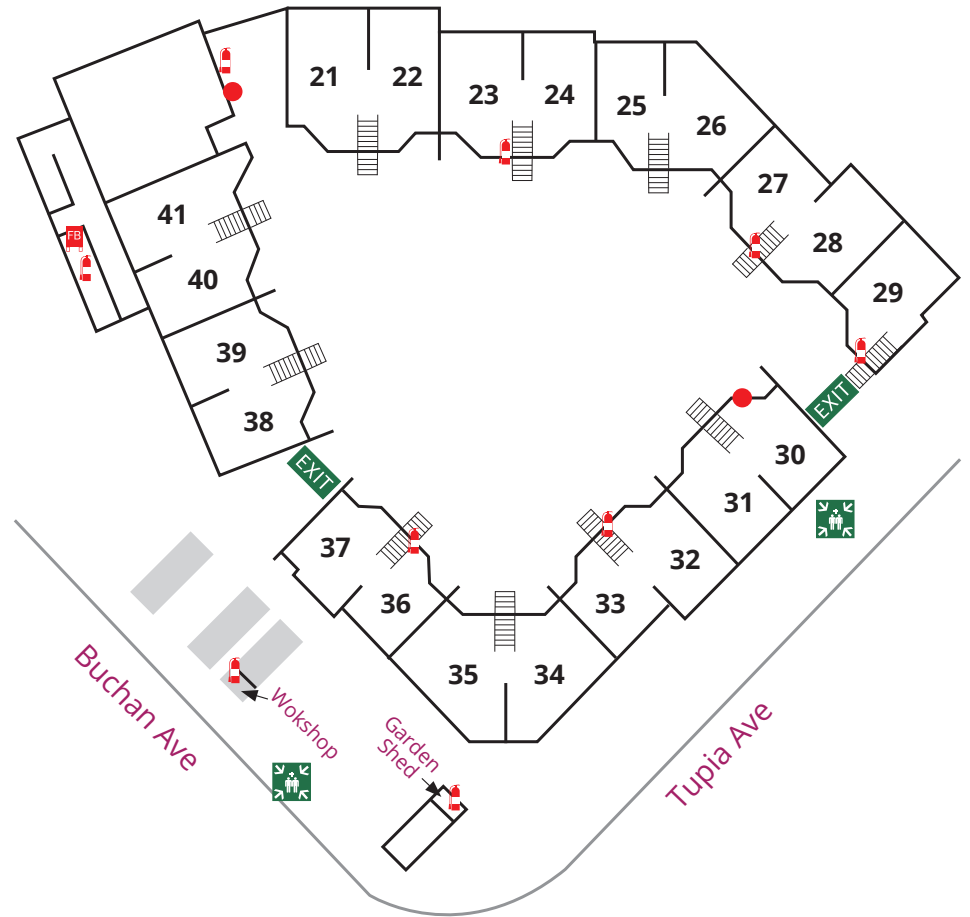

ELIZABETH MORLEY COURT

20 Banks Ave, Tweed Heads NSW 2485

KEY

-  Fire Extinguisher
-  Fire Blanket
-  Exit
-  Fire Alarm
-  Assembly Area
-  Exit Route
-  Alternate Exit Route

GROUND FLOOR

LEVEL 1

ST CUTHBERT'S COURT

Cnr. Keith Compton Drive & Buchan Ave, Tweed Heads NSW 2485

KEY

-  Fire Extinguisher
-  Fire Blanket
-  Fire Hose Reel
-  Exit
-  Fire Alarm
-  Assembly Area
-  Exit Route
-  Alternate Exit Route

GROUND FLOOR

LEVEL 1