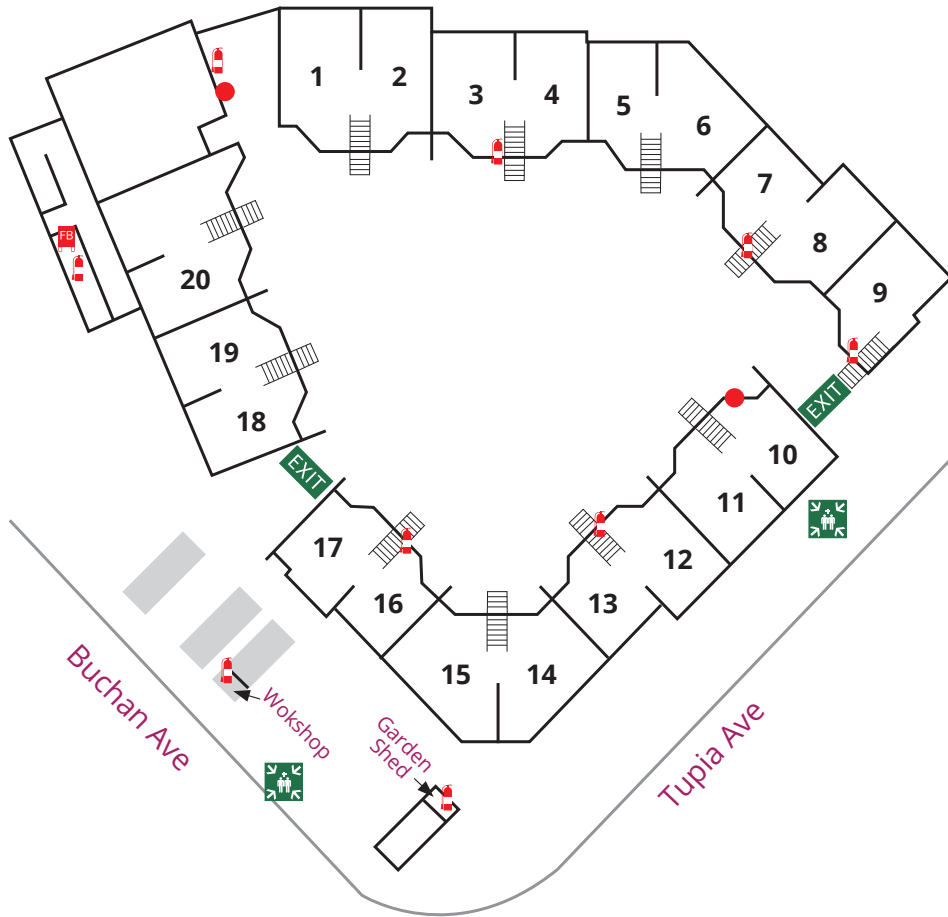

ELIZABETH MORLEY COURT

20 Banks Ave, Tweed Heads NSW 2485

KEY

-  Fire Extinguisher
-  Fire Blanket
-  Exit
-  Fire Alarm
-  Assembly Area
-  Exit Route
-  Alternate Exit Route

GROUND FLOOR

LEVEL 1

ST CUTHBERT'S COURT

Cnr. Keith Compton Drive & Buchan Ave, Tweed Heads NSW 2485

KEY

-  Fire Extinguisher
-  Fire Blanket
-  Fire Hose Reel
-  Exit
-  Fire Alarm
-  Assembly Area
-  Exit Route
-  Alternate Exit Route

GROUND FLOOR

LEVEL 1