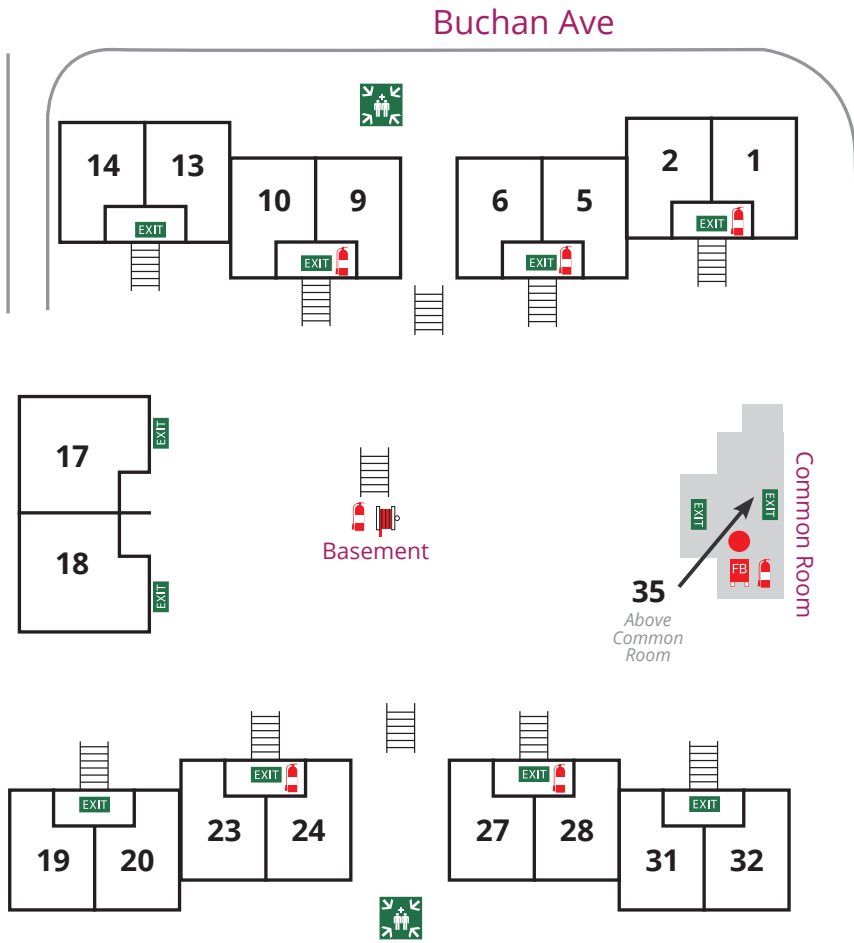

ELIZABETH MORLEY COURT

20 Banks Ave, Tweed Heads NSW 2485

KEY

-  Fire Extinguisher
-  Fire Blanket
-  Exit
-  Fire Alarm
-  Assembly Area
-  Exit Route
-  Alternate Exit Route

GROUND FLOOR

LEVEL 1

ST CUTHBERT'S COURT

Cnr. Keith Compton Drive & Buchan Ave, Tweed Heads NSW 2485

KEY

-  Fire Extinguisher
-  Fire Blanket
-  Fire Hose Reel
-  Exit
-  Fire Alarm
-  Assembly Area
-  Exit Route
-  Alternate Exit Route

GROUND FLOOR

LEVEL 1